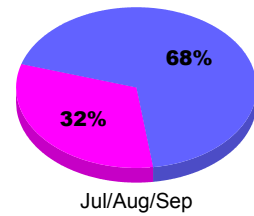

**MEMBERSHIP**

Membership Results  
2010-2011

Membership  
2009-2010

Month	Net Memb Goal	Actual New Memb	Actual Dropped Memb	Gain/Loss of Memb	Gain/Loss of Memb
Jul/Aug/Sep	0	449	-39	410	400
<b>Totals</b>	<b>0</b>	<b>449</b>	<b>-39</b>	<b>410</b>	<b>400</b>

**Membership Results 2010-2011**

Goal, New, Dropped, Gain/Loss

**Comparison of Membership Gain/Loss**

Current Year Compared to the Previous Year

**Gender Comparison 2010-2011**

Male Female