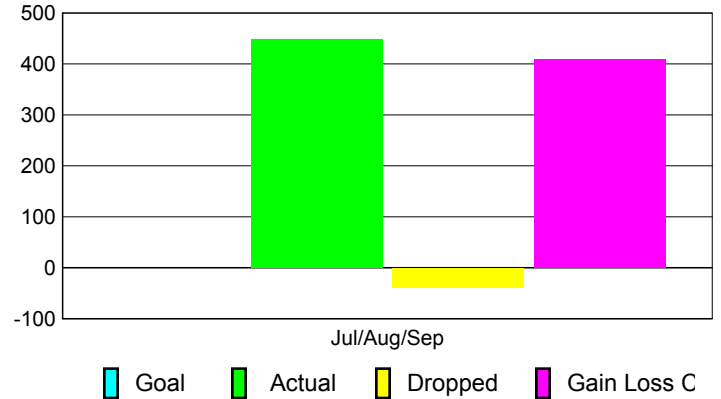

**Club Results 2010-2011**

Goal, New, Dropped, Gain/Loss

**Comparison of Club Gain/Loss**

Current Year Compared to the Previous Year

**YTD Status Quo Clubs 2010-2011**

Status Quo Clubs Compared to Status Quo Members

**MEMBERSHIP**

Membership Results  
2010-2011

Membership  
2009-2010

Month	Net Memb Goal	Actual New Memb	Actual Dropped Memb	Gain/Loss of Memb	Gain/Loss of Memb
Jul/Aug/Sep	0	449	-39	410	400
<b>Totals</b>	<b>0</b>	<b>449</b>	<b>-39</b>	<b>410</b>	<b>400</b>

**Membership Results 2010-2011**

Goal, New, Dropped, Gain/Loss

**Comparison of Membership Gain/Loss**

Current Year Compared to the Previous Year

**Gender Comparison 2010-2011**

Male Female