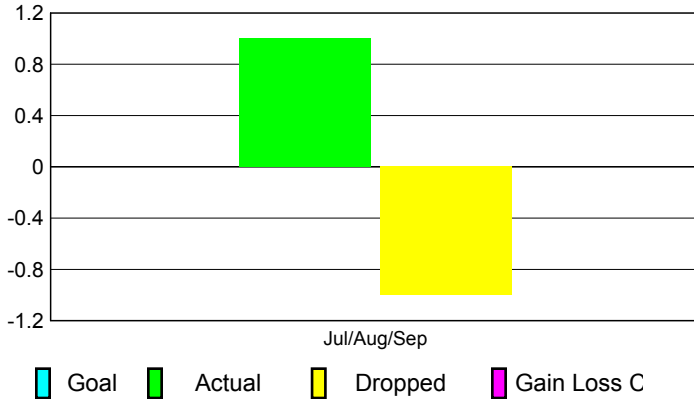

2010-2011 GMT Reports for District (or Undistricted) **District 300A2**

GMT: **PEI-JEN CHEN**

Location: **M.D. 300 Taiwan**

GMT CA: **5**

**CLUBS**

Club Results  
2010-2011

Clubs  
2009-2010

Month	New Club Goal	Actual New Clubs	Actual Dropped Clubs	Gain/Loss of Clubs	Gain/Loss of Clubs
Jul/Aug/Sep	0	1	-1	0	3
<b>Totals</b>	<b>0</b>	<b>1</b>	<b>-1</b>	<b>0</b>	<b>3</b>

**Club Results 2010-2011**

Goal, New, Dropped, Gain/Loss

**Comparison of Club Gain/Loss**

Current Year Compared to the Previous Year

**YTD Status Quo Clubs 2010-2011**

Status Quo Clubs Compared to Status Quo Members